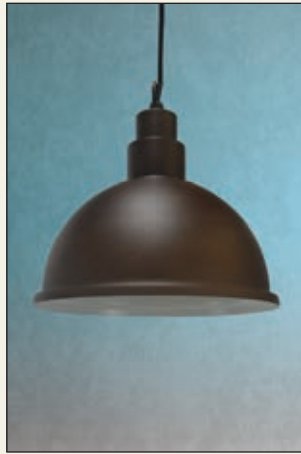

Mailboxes

Made in USA

12 Volts

Hanging Lights (HT)

Shown: Natural Bronze
MODEL: **C-MI-85**
MODEL NAME: **MAIL BOX I**
SIZE: **9"W X 12"H X 5.5"EX**

Shown: Gun Metal
MODEL: **C-MI-90**
MODEL NAME: **MAIL BOX II**
SIZE: **12"W X 10"H X 10"EX**