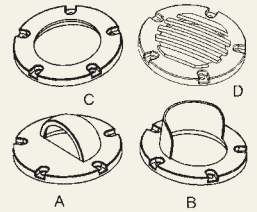

MODEL: **C-IG-917-LID**
FINISH: **NATURAL BRONZE**
SIZE: **4.85"DIA.**