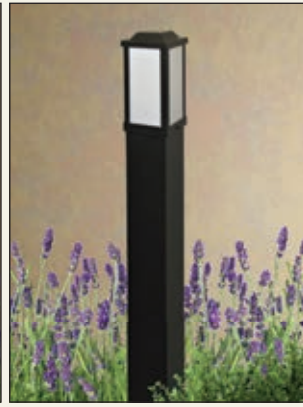

Shown: Bronze P/C

MODEL: **C-BOL-6010-A**
MODEL NAME: **ARIZONA BL**
LAMPING: **1, MB, 60W, 120V**
SIZE: **4-1/4"SQ X 42"H**