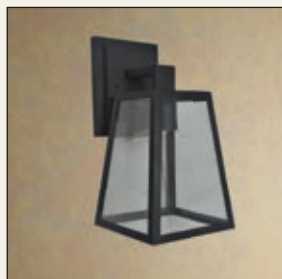

Shown: Natural Bronze

MODEL: C-WA-2038
MODEL NAME: RUBY WA
LAMPING: 1, MB, 60W
SIZE: 8"W X 12.5"H X 8.5"EX