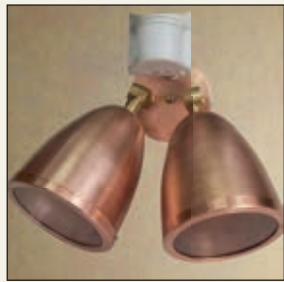

Shown: Copper

MODEL: **C-DL-704-DUAL**
MODEL NAME: **MOTION SENSOR DL**
LAMPING: **(2) PAR20, 6W 120V**
SIZE: **9"W X7"EX**