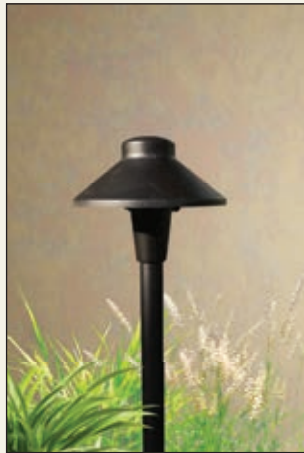

Shown: Gun Metal

MODEL: **C-PA-213**
MODEL NAME: **JASMINE PL**
LAMPING: **64, 2.5W**
SIZE: **6" DIA X 20.5"H***