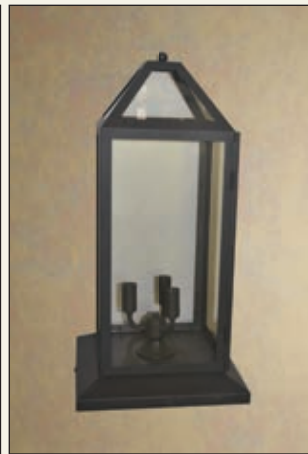

Shown: Gun Metal
MODEL: **C-CM-2652**
MODEL NAME: **PASADENA CM**
LAMPING: **3, CB, 40W**
SIZE: **9"SQ X 17" X 9"SQ BASE**