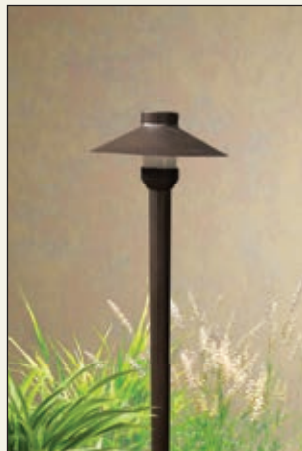

Shown: Bronze

MODEL: **C-PA-201**
MODEL NAME: **PANSY**
LAMPING: **G4, 2.5W**
SIZE: **7"WX20"H**