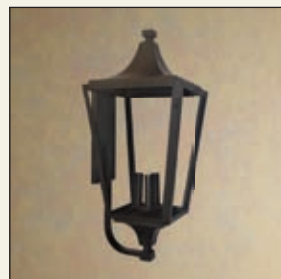

Shown: Bronze

MODEL: C-WA-2040
MODEL NAME: SEDONA
LAMPING: 3, CB, 40W
SIZE: 11"W X 23.5"H X 13"EX