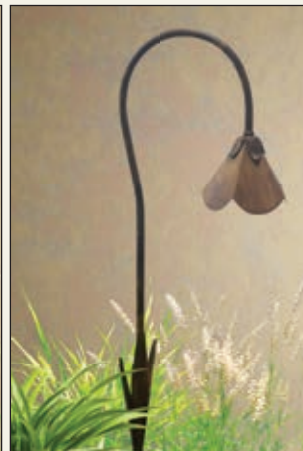

Shown: Rusty

MODEL: **C-PA-225**
MODEL NAME: **LILY TULIP**
LAMPING: **1, 3C BAY 2.5W**
SIZE: **3-3/4"W X 24"HX5"EX**