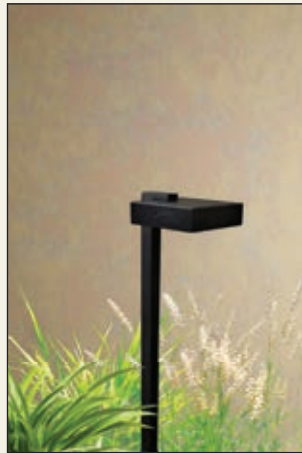

Shown: Gun Metal

MODEL: **C-PA-190****
MODEL NAME: **BOXTOP PL**
LAMPING: **G4 JC 2.5W**
SIZE: **5"SQX21"HX6"EX ***