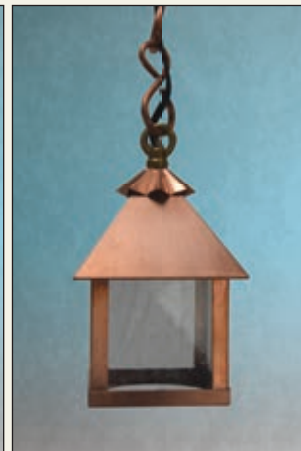

Shown: Copper
MODEL: **C-HT-735**
MODEL NAME: **DUSK SPARK CP**
LAMPING: **CB, 3W**
SIZE: **5-1/4"W X 6.5"H W/ 3 S-LINKS**