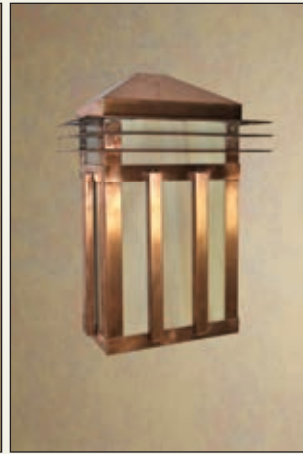

Shown: Copper

MODEL: **C-W-2019-A**
MODEL NAME: **SANTA FE W**
LAMPING: **20W, LED, 120V**
SIZE: **9.25"W X 13.75"H X 5.25"EX**