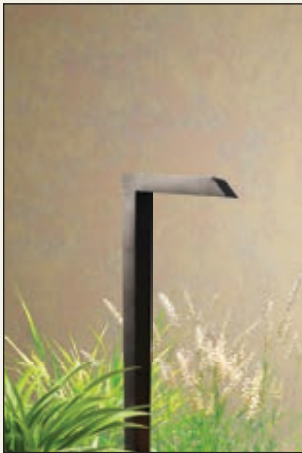

Shown: Gun Metal

MODEL: **C-PA-183****
MODEL NAME: **MODERNA TALL PL**
LAMPING: **G4, 2.5W**
SIZE: **1.5"SQ X 23.5"H X 6-1/2"EX**

Shown: Natural Bronze

MODEL: **C-PA-185****
MODEL NAME: **MODERNA SLICE JC**
LAMPING: **3W LED**
SIZE: **1"X2.25"X20"HX7"EX**