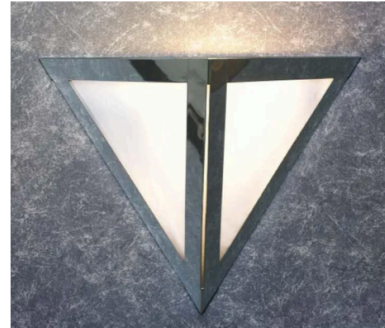

Framed Pyramid Item#C-S48
Architectural Metal Framed Pyramid Wall
Sconce with White Acrylic Diffusers.