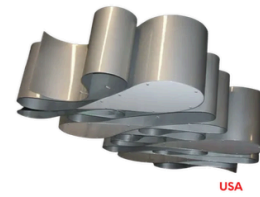

New Port Item#CP42

Large Rectangular Pendant.
Steel Or Brass Construction
Diffuser in Clear Glass
Finished in Matte Black Powder Coated (MBC) (Indoor)

Horizon #C-Pn-40

Large Double Ring Pendant.
Steel Construction Finished in Texture Black Powder Coated (Indoor)
Model
C-Pn-40
Size: 36"dia x 36"h, 48"-72"OAH
C-Pn-40-48
Size: 48"dia x 40"H, 58"-84" OAH
C-Pn-40-60,
Size: 60"dia x 52"H, 64"-96" OAH
Finish: BK, BZ, Powder Coated
Lamping: CB, 40w Max. 120V
* Custom Sizes Avail. Contact Factory.

Tubular Illuminator #C-Pn-35

Architectural Aluminum Down Light Pendant

Shown in Brass Stain Finish (BB)
Sizes: 5"dia. x 30"h, & 48" Stem
Lamping: 1, Med. Base 60W, 120V
Finishes: Brass Stained, BK, Wt, BZ & AB, Brush Alum.
Indoor.