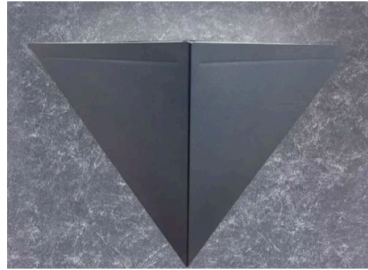

Metal Pyramid Item#C-S47
Architectural Pyramid Sconce with Up-light
Only.