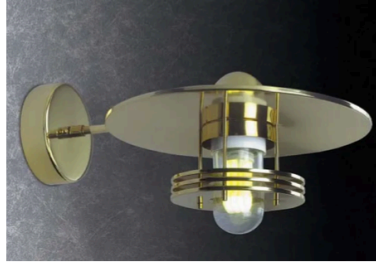

BY ANY MEANS

Lighting

Bell Globe

Item#C-A26

Architectural Globe Sconce with Decorative Bell Shade Spinning and Rounded Arm Mount.
Brass Construction
Size: 12"w x 14"H x 14"Ex.
Lamping: 1 Med. Base 60W, 120V
Finish: BK, BZ, WT, Chemical Stain