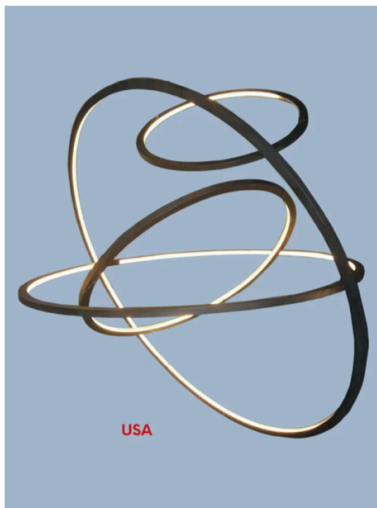

Glowing Circles #C-Pn-46

4 Ring Chandelier Pendant.
Steel Construction Held with Aircraft Cable
LED Strip Illuminated
Shown in Matte Black Powder Coated (MBC) (Indoor)
Size: 58" dia x 54" h 65"-84" OAH Adjustable
Lamping: LED, STRIP, 12V, with 120/277 VAC Dimmable driver.
Finish: Brassy, BK, BZ & Silver P/C
* Custom sizes and configurations are available.