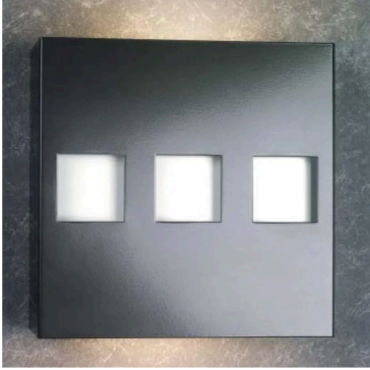

Laser Box Item#C-S49

Architectural Box Sconce with Laser Cut Windows and White Acrylic Diffusers.