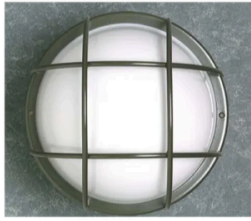

Disc Jelly Jar

Item#C-A24

Architectural Jelly Jar Sconce with Decorative Flat Ring and Straight Arm Mount.

New York

Item#C-W28

Architectural Sconce with Decorative Shade Spinning and Rounded Arm Mount.
Brass or Aluminum
Shown in Silver Powder coated (SPC)
Size: 8-1/2"w x 9.5"Ex
Lamping: 1 Med. Base, 60w, 120v
Finish: Silver, Brassy, BK, BZ or WT

Caged Globe

Item#C-W15

Architectural Globe Sconce with Decorative Cage and Round Tube Arm.
Size: 10"w x 13"ext
Other Shade Sizes: 12"w x 14"
Finish: BK, BZ, Red, Blue

Flush-mount Fixtures

West Coast Item#C-S36
Architectural Sconce
White Acrylic Diffuser
Construction Solid Brass
Shown in Satin Nickel
Led Illuminated, 120V
Sizes Available: 8", 10", 12", 14" Wide